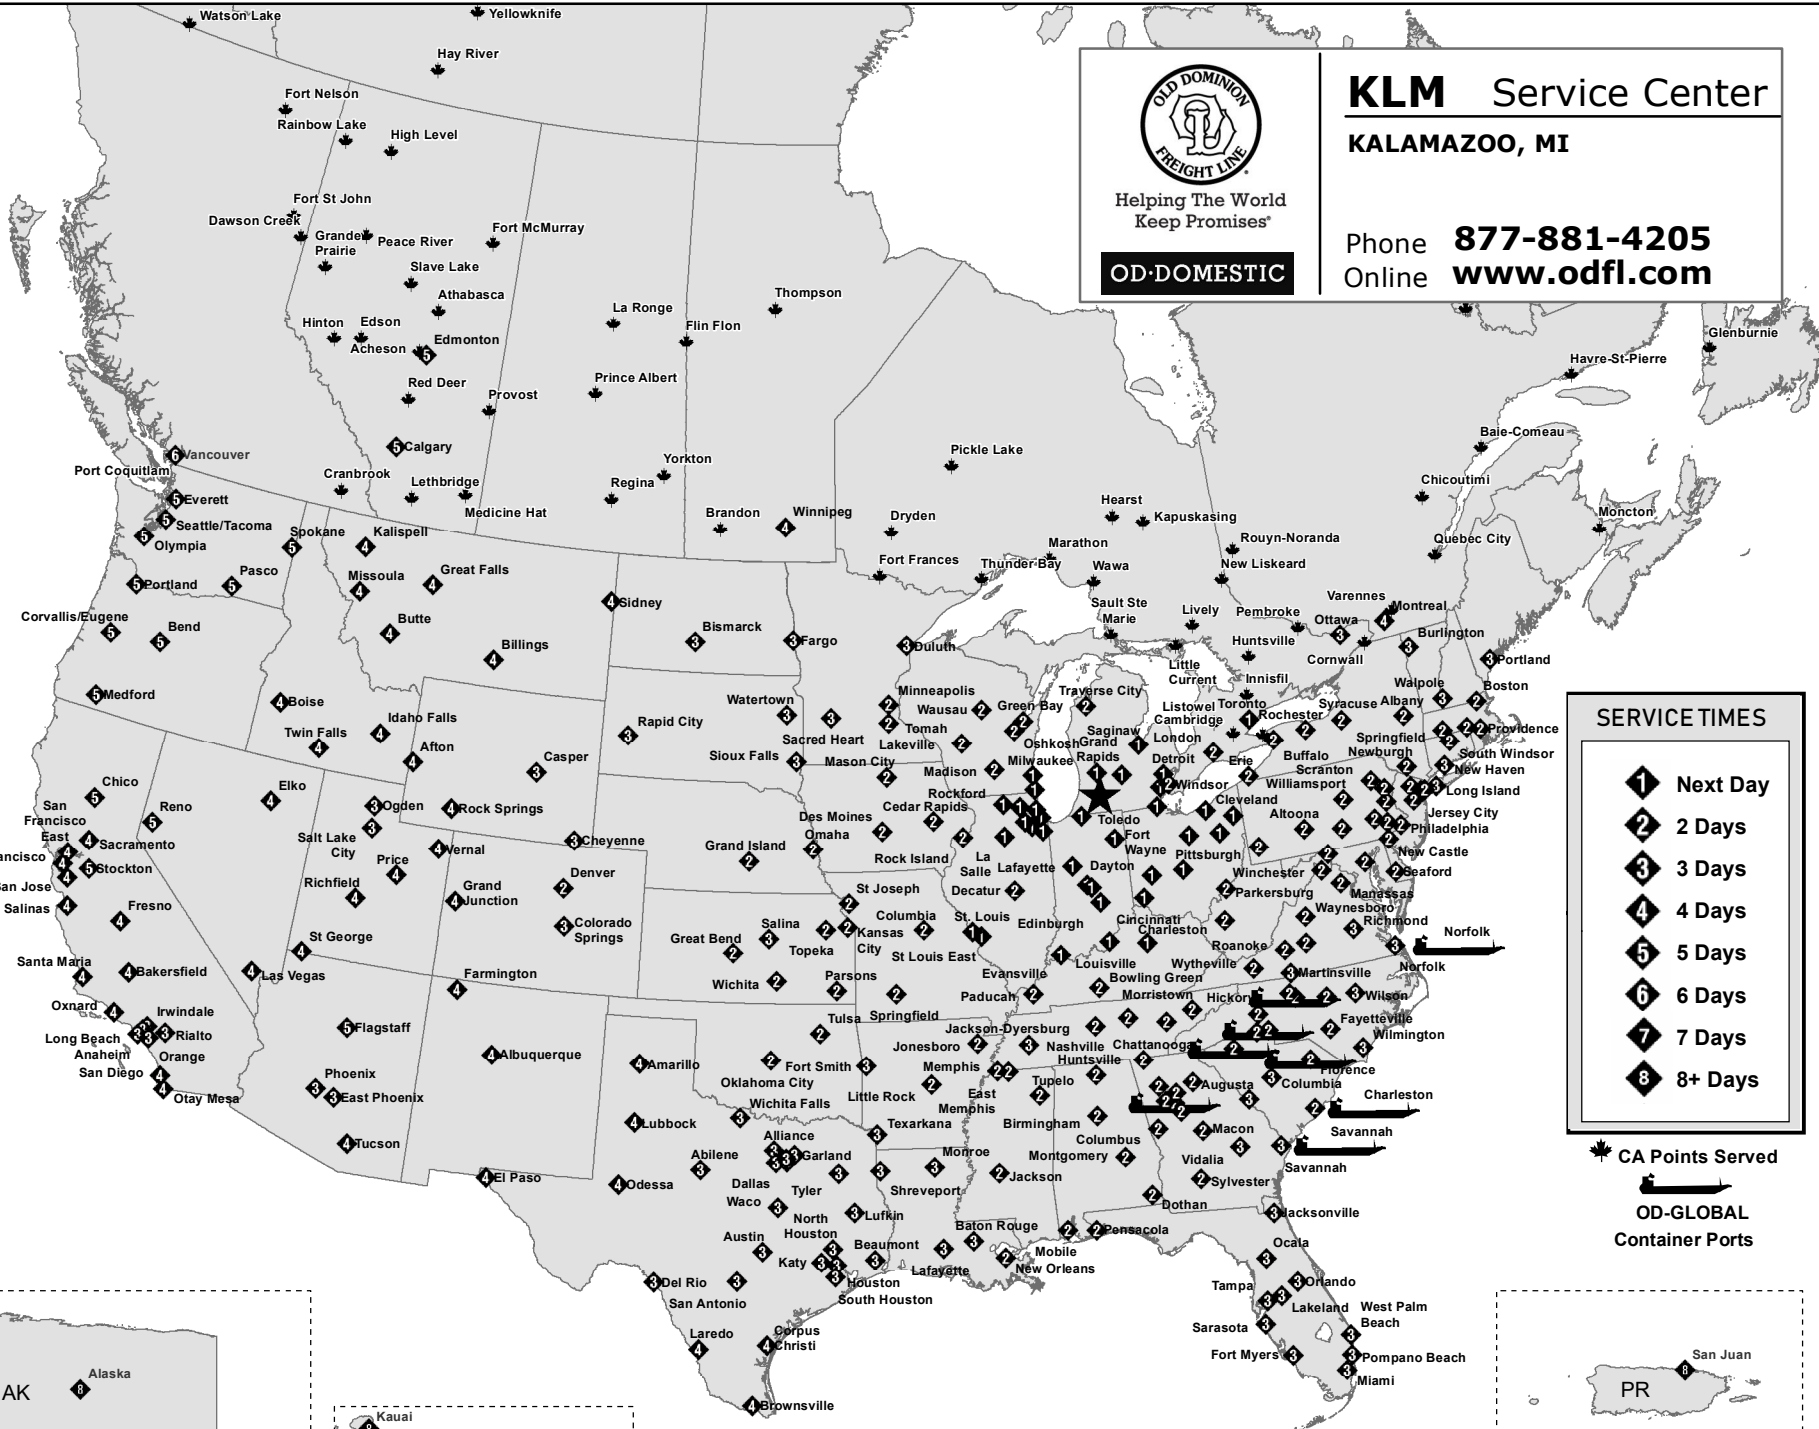

Helping The World
Keep Promises[®]

OD-DOMESTIC

KLM Service Center

KALAMAZOO, MI

Phone **877-881-4205**

Online **www.odfl.com**

SERVICE TIMES

- 1** Next Day
- 2** 2 Days
- 3** 3 Days
- 4** 4 Days
- 5** 5 Days
- 6** 6 Days
- 7** 7 Days
- 8** +8 Days

★ CA Points Served

← OD-GLOBAL
Container Ports